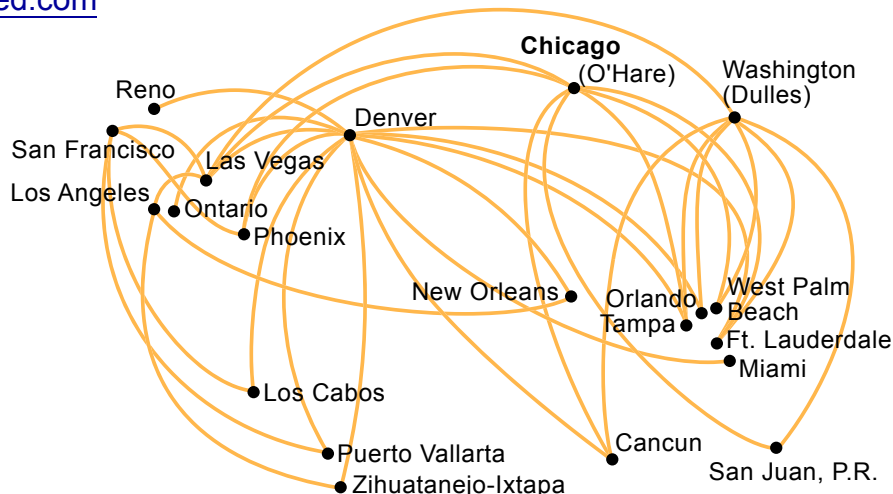

Timetable and Routes

Effective January 1, 2009

<http://www.flyted.com>

How to use our Timetable

- 1 Departure City
- 2 Arrival City
- 3 Departure Time
- 4 Arrival Time
- 5 Flight number
- 6 Type of Aircraft
- 7 The numbers listed in the "Frequency" column represent the days of the week on which particular flights operate. For example, X67 means the flight operates every day of the week except Saturday and Sunday. If only the number 6 appears, the flight only operates on Saturday.
1 - Monday 2 - Tuesday 3 - Wednesday 4 - Thursday
5 - Friday 6 - Saturday 7 - Sunday X - Except
- 8 Stops
- 9 Meals
- 10 Actual Miles
- 11 Additional information

This is not an actual flight—it is an example only

	Leave	Arrive	Flight	Type	Freq	Stops	Meal	
1 - Denver, CO							(DEN)	
2 - To: Las Vegas, NV (LAS)							628 miles	
	8:45a	9:32a	1405	32S	Daily	0	S	
		Above eff. Apr14						
	3	4		5	6	7	8	9
			11					10